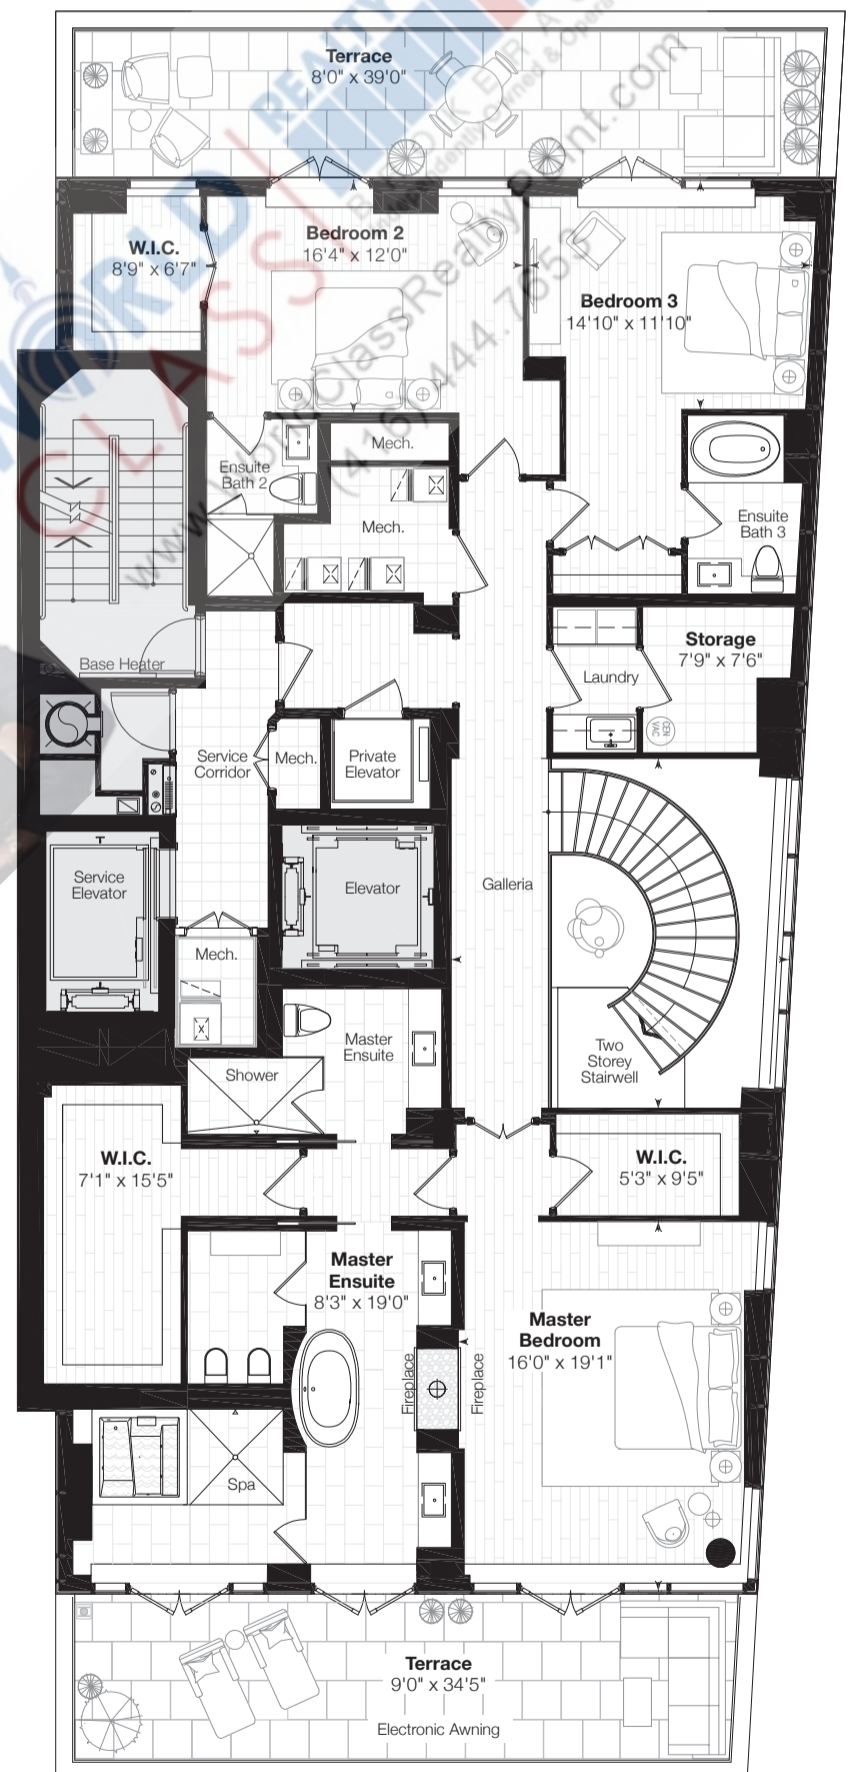

# MUSEUMHOUSE

The Finest House on Bloor Street

## THE PENTHOUSE

Floors 19 + 20

3 bedroom + 4 baths

Floor Area: 5,700 square feet

Terrace: 1,310 square feet

Total Area: 7,010 square feet

Penthouse Main Level

Penthouse Upper Level  
4 Bedroom Plan Available