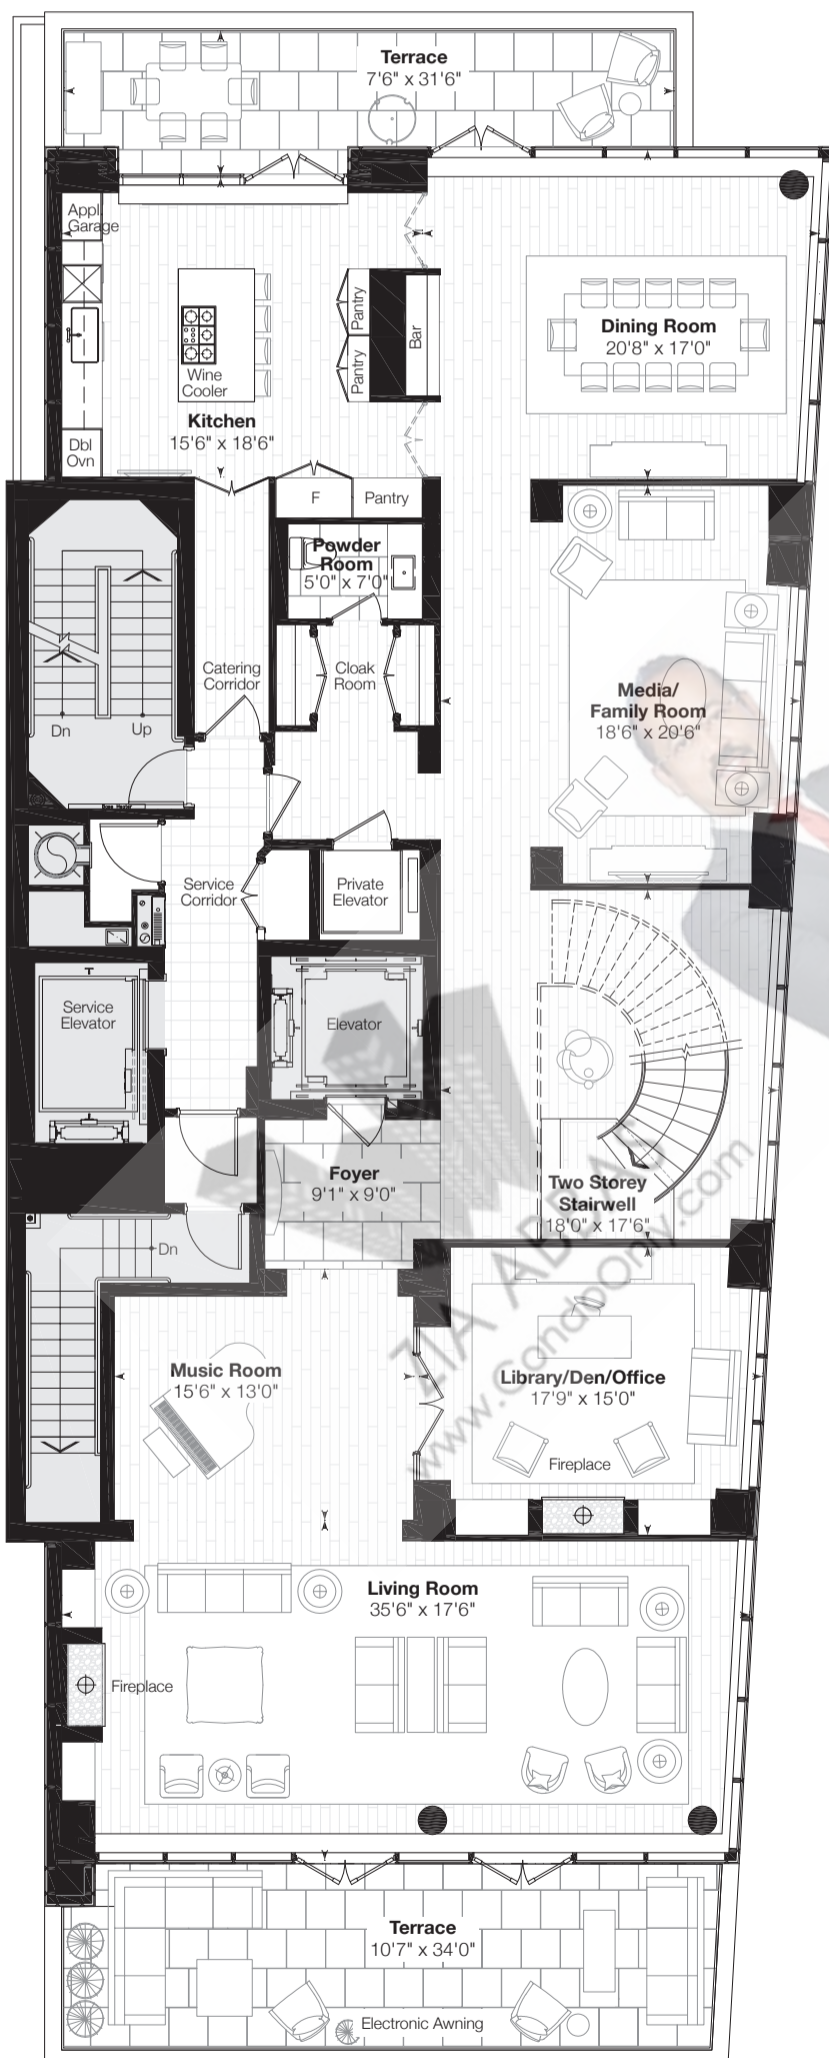

# MUSEUMHOUSE

The Finest House on Bloor Street

## THE PENTHOUSE

Floors 19 + 20

3 bedroom + 4 baths

Floor Area: 5,700 square feet

Terrace: 1,310 square feet

Total Area: 7,010 square feet

Penthouse Main Level

Penthouse Upper Level  
4 Bedroom Plan Available